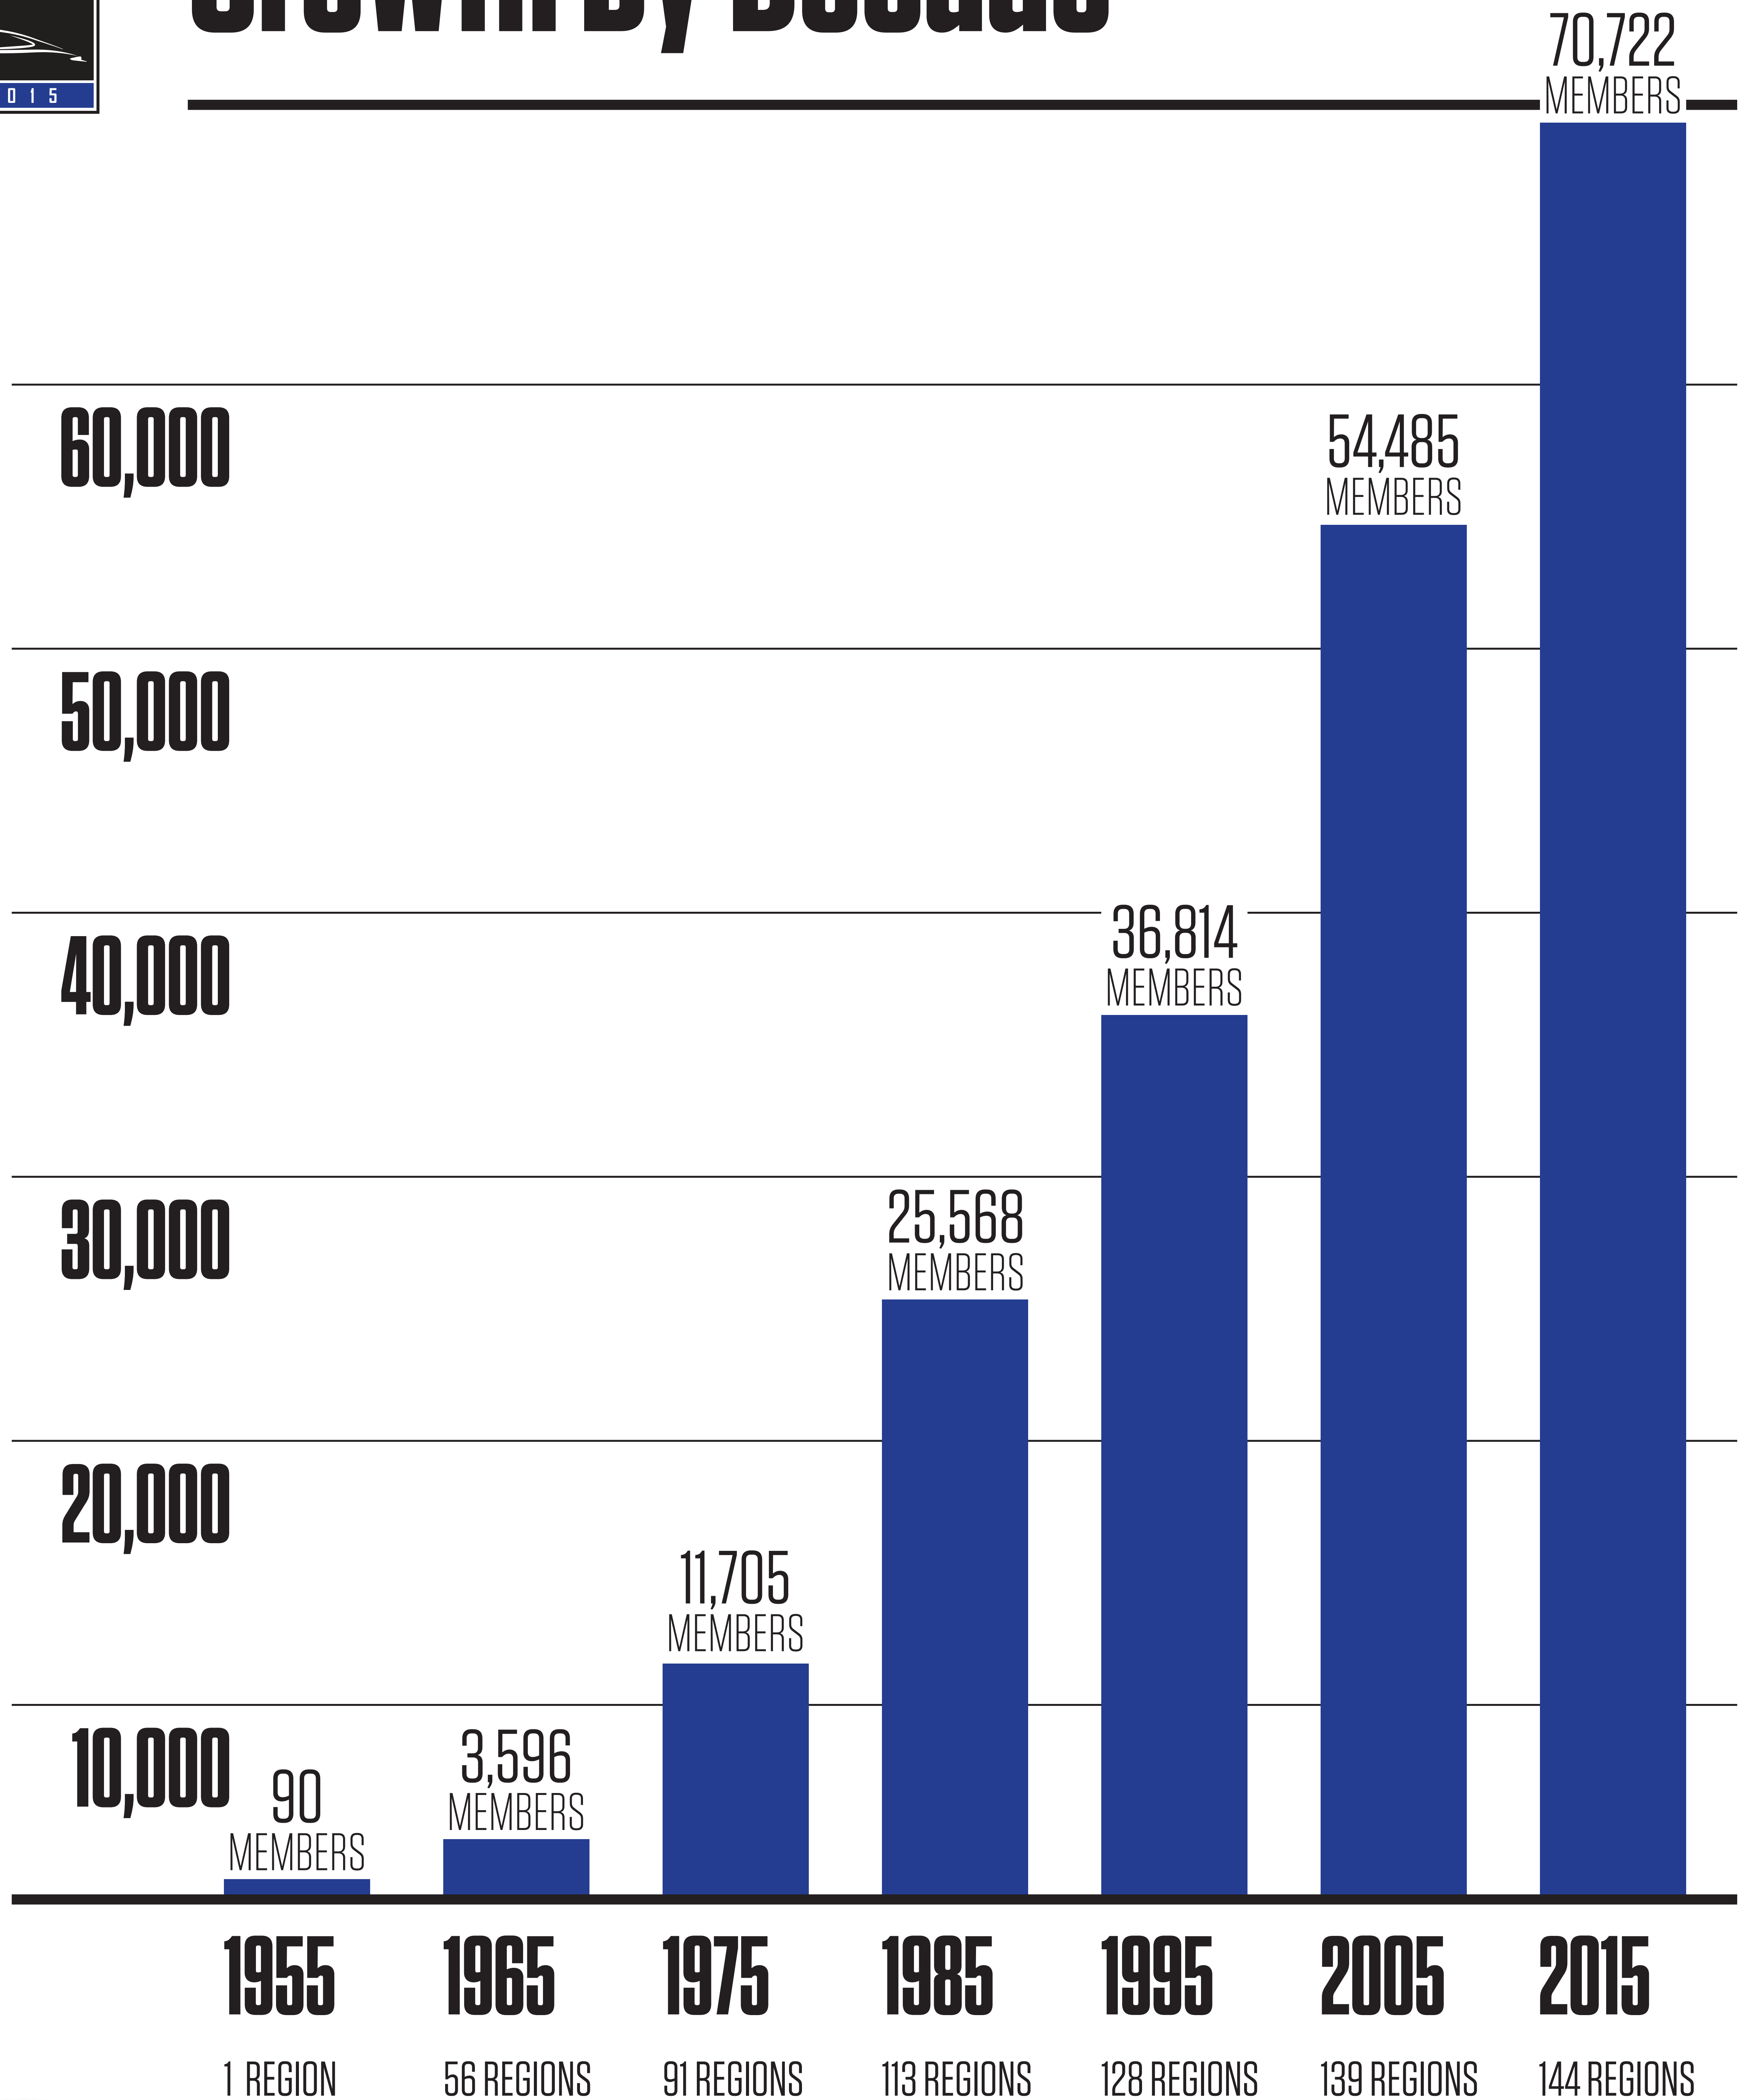

# Membership Growth By Decade

- Our Regions have grown in average size from 67 in 1965 to 488 in 2014.
- At the end of 2014, Potomac was the largest region with 2369 members, while the smallest, Llano Estacado had 17 members.